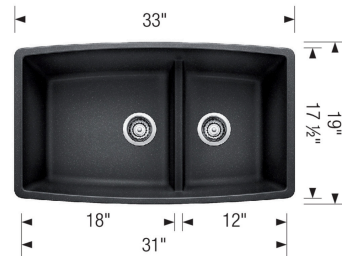

PERFORMA 1³/₄ LOW DIVIDE SILGRANIT

Sink Specifications

Color	SKU
Truffle	441315
Metallic Gray	441309
White	441310
Biscuit	441311
Anthracite	441312
Café	441313
Cinder	441474
Concrete Gray	442735
Coal Black	442939

Design and Planning Tips

- Min cabinet size: 36 in
- Bowl depth: 10 in (254.0 mm)

What is included:

Installation instructions

Cut-out template

Limited Lifetime Warranty

Undermount installation only

Minimum cabinet size: 36"

Cut-out Dimensions:

Cut-out Length: 30.25"

Cut-out Width: 17.75"

Cut-out Below Counter Depth: 10.79"

Left Sink Bowl Dimensions:

Sink Bowl Length (left-to-right): 18"

Sink Bowl Width (front-to-back): 17.5"

Sink Bowl Depth: 10"

Right Sink Bowl Dimensions:

Sink Bowl Length (left-to-right): 12"

Sink Bowl Width (front-to-back): 17.5"

Sink Bowl Depth: 10"

Low Divide Height: 6"

Drain hole compatible with 3.5" strainers or waste flanges